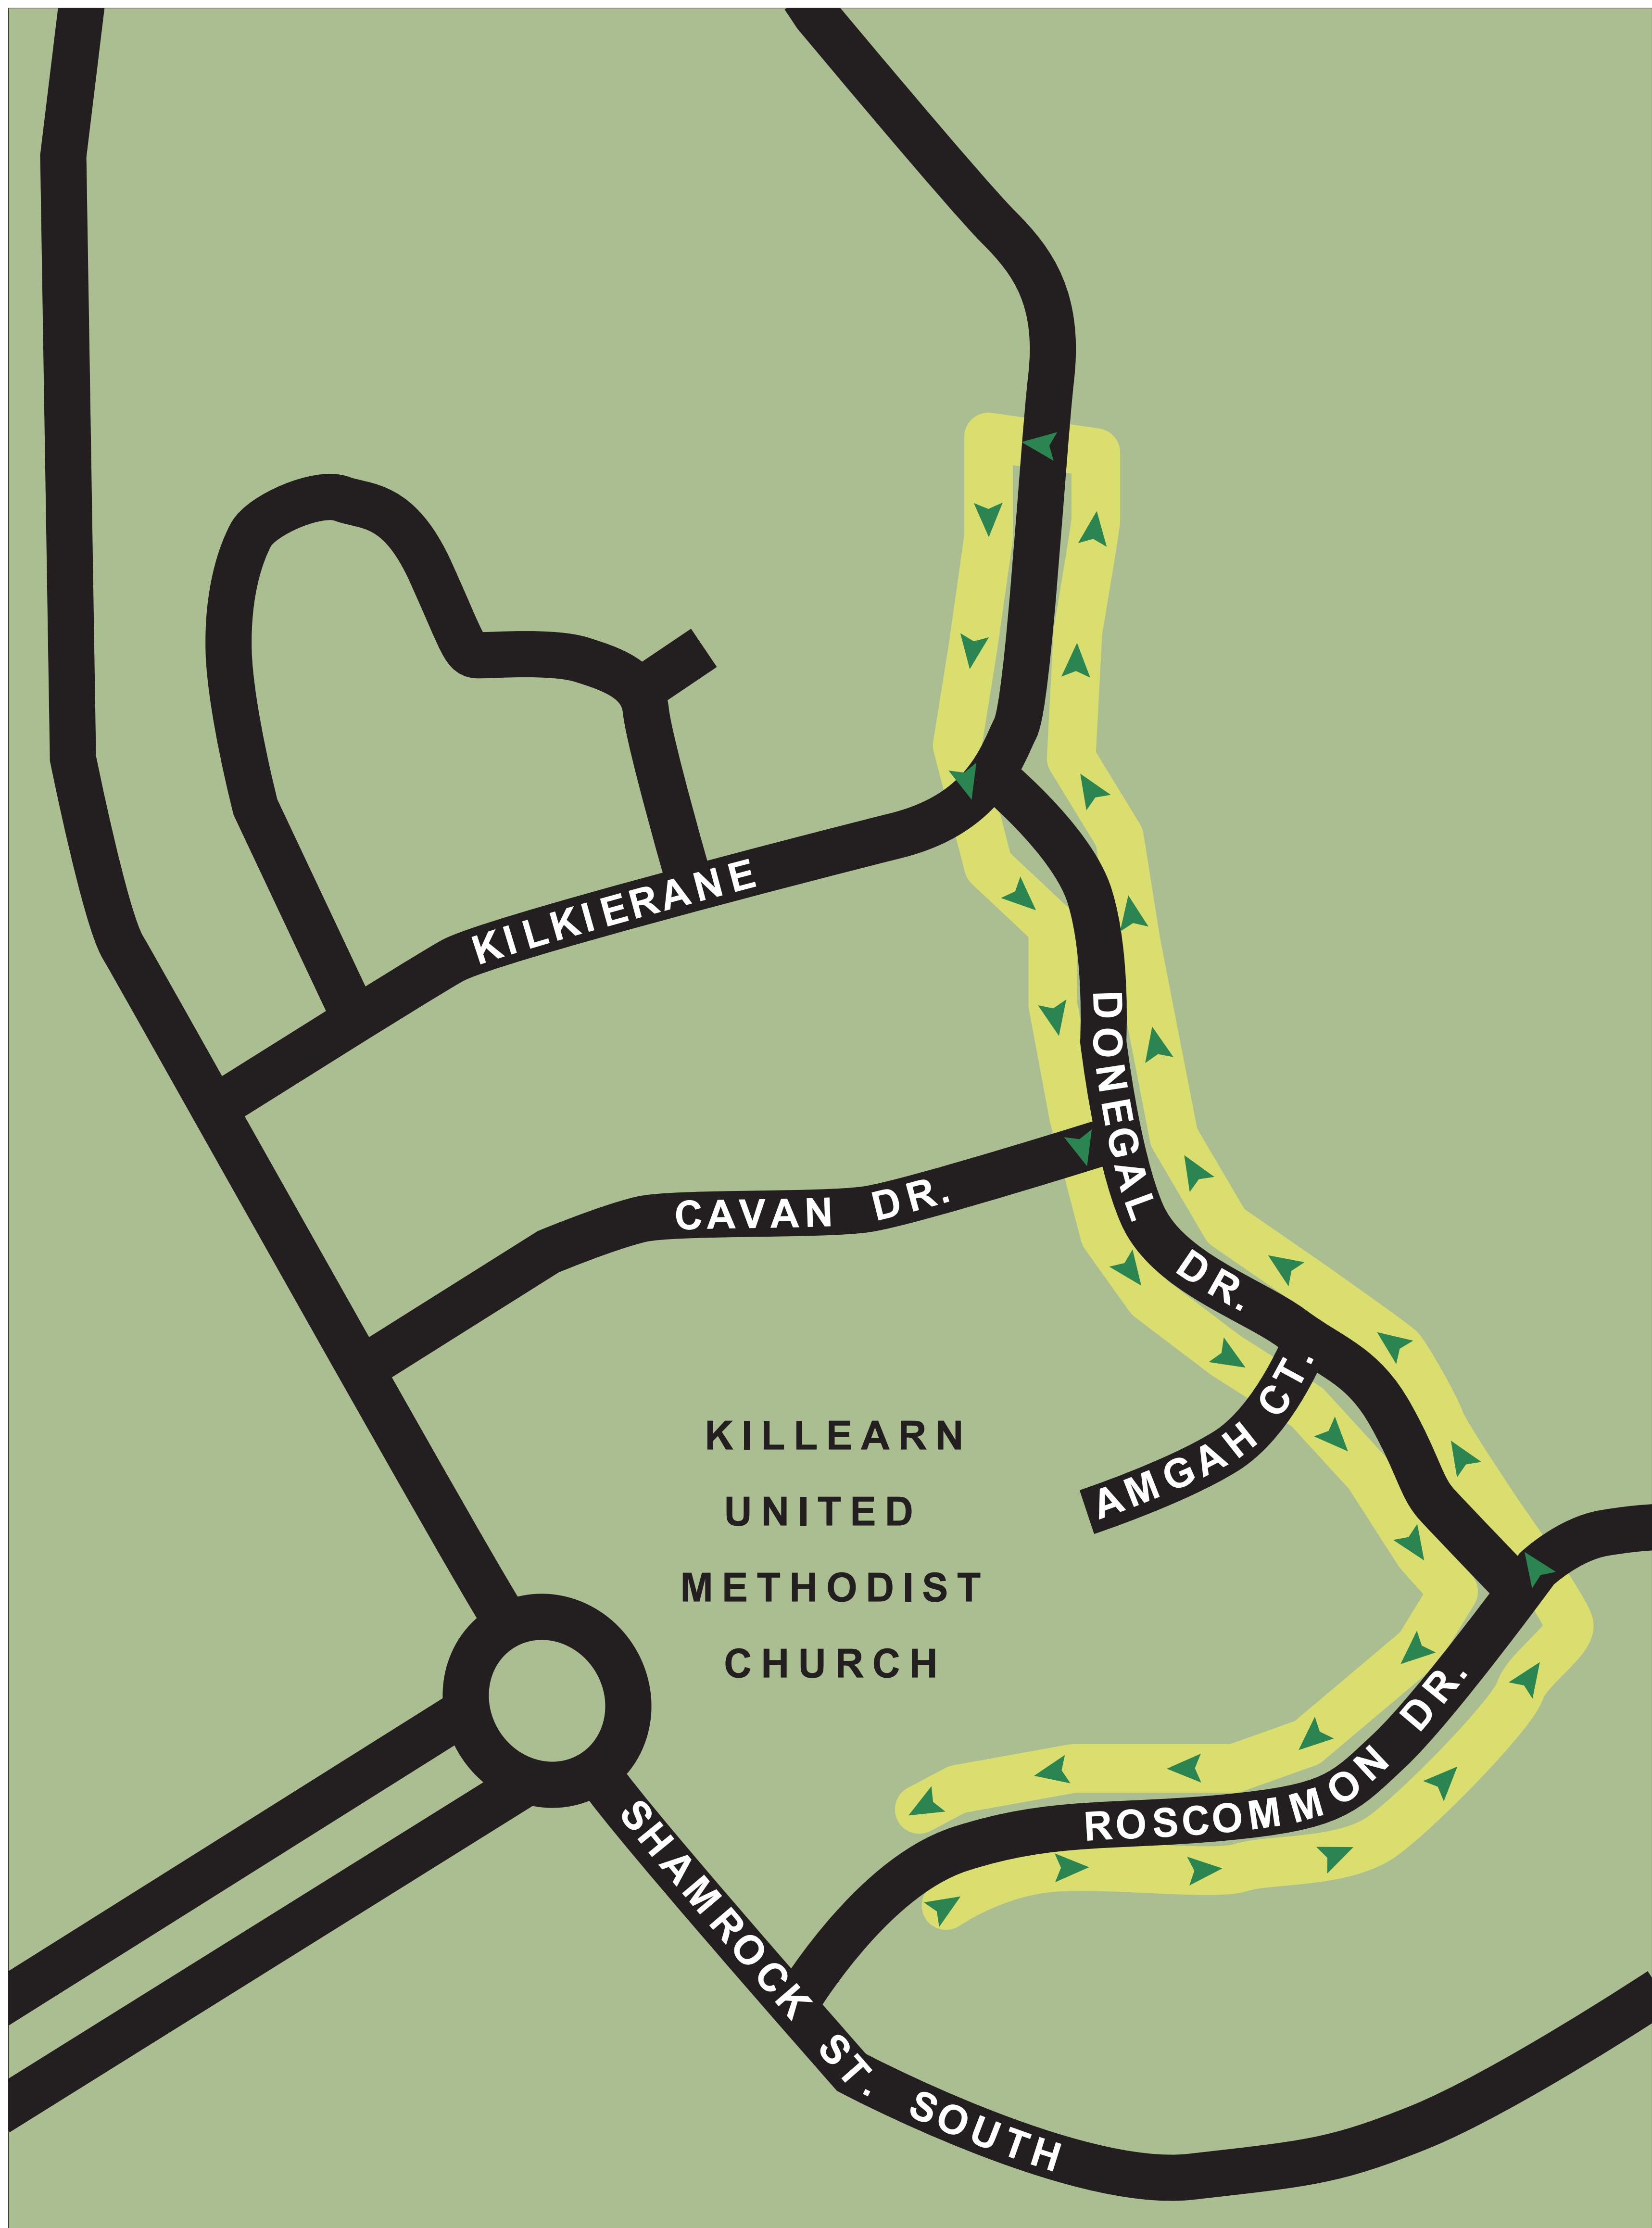

1 MILE COURSE MAP

START ON ROSCOMMON
LEFT ON ROSCOMMON
LEFT ON DONEGAL
RIGHT KILKIERANE
TURN AROUND
LEFT ON DONEGAL
RIGHT ONTO ROSCOMMON
LEFT INTO KUMC LOT FINISH