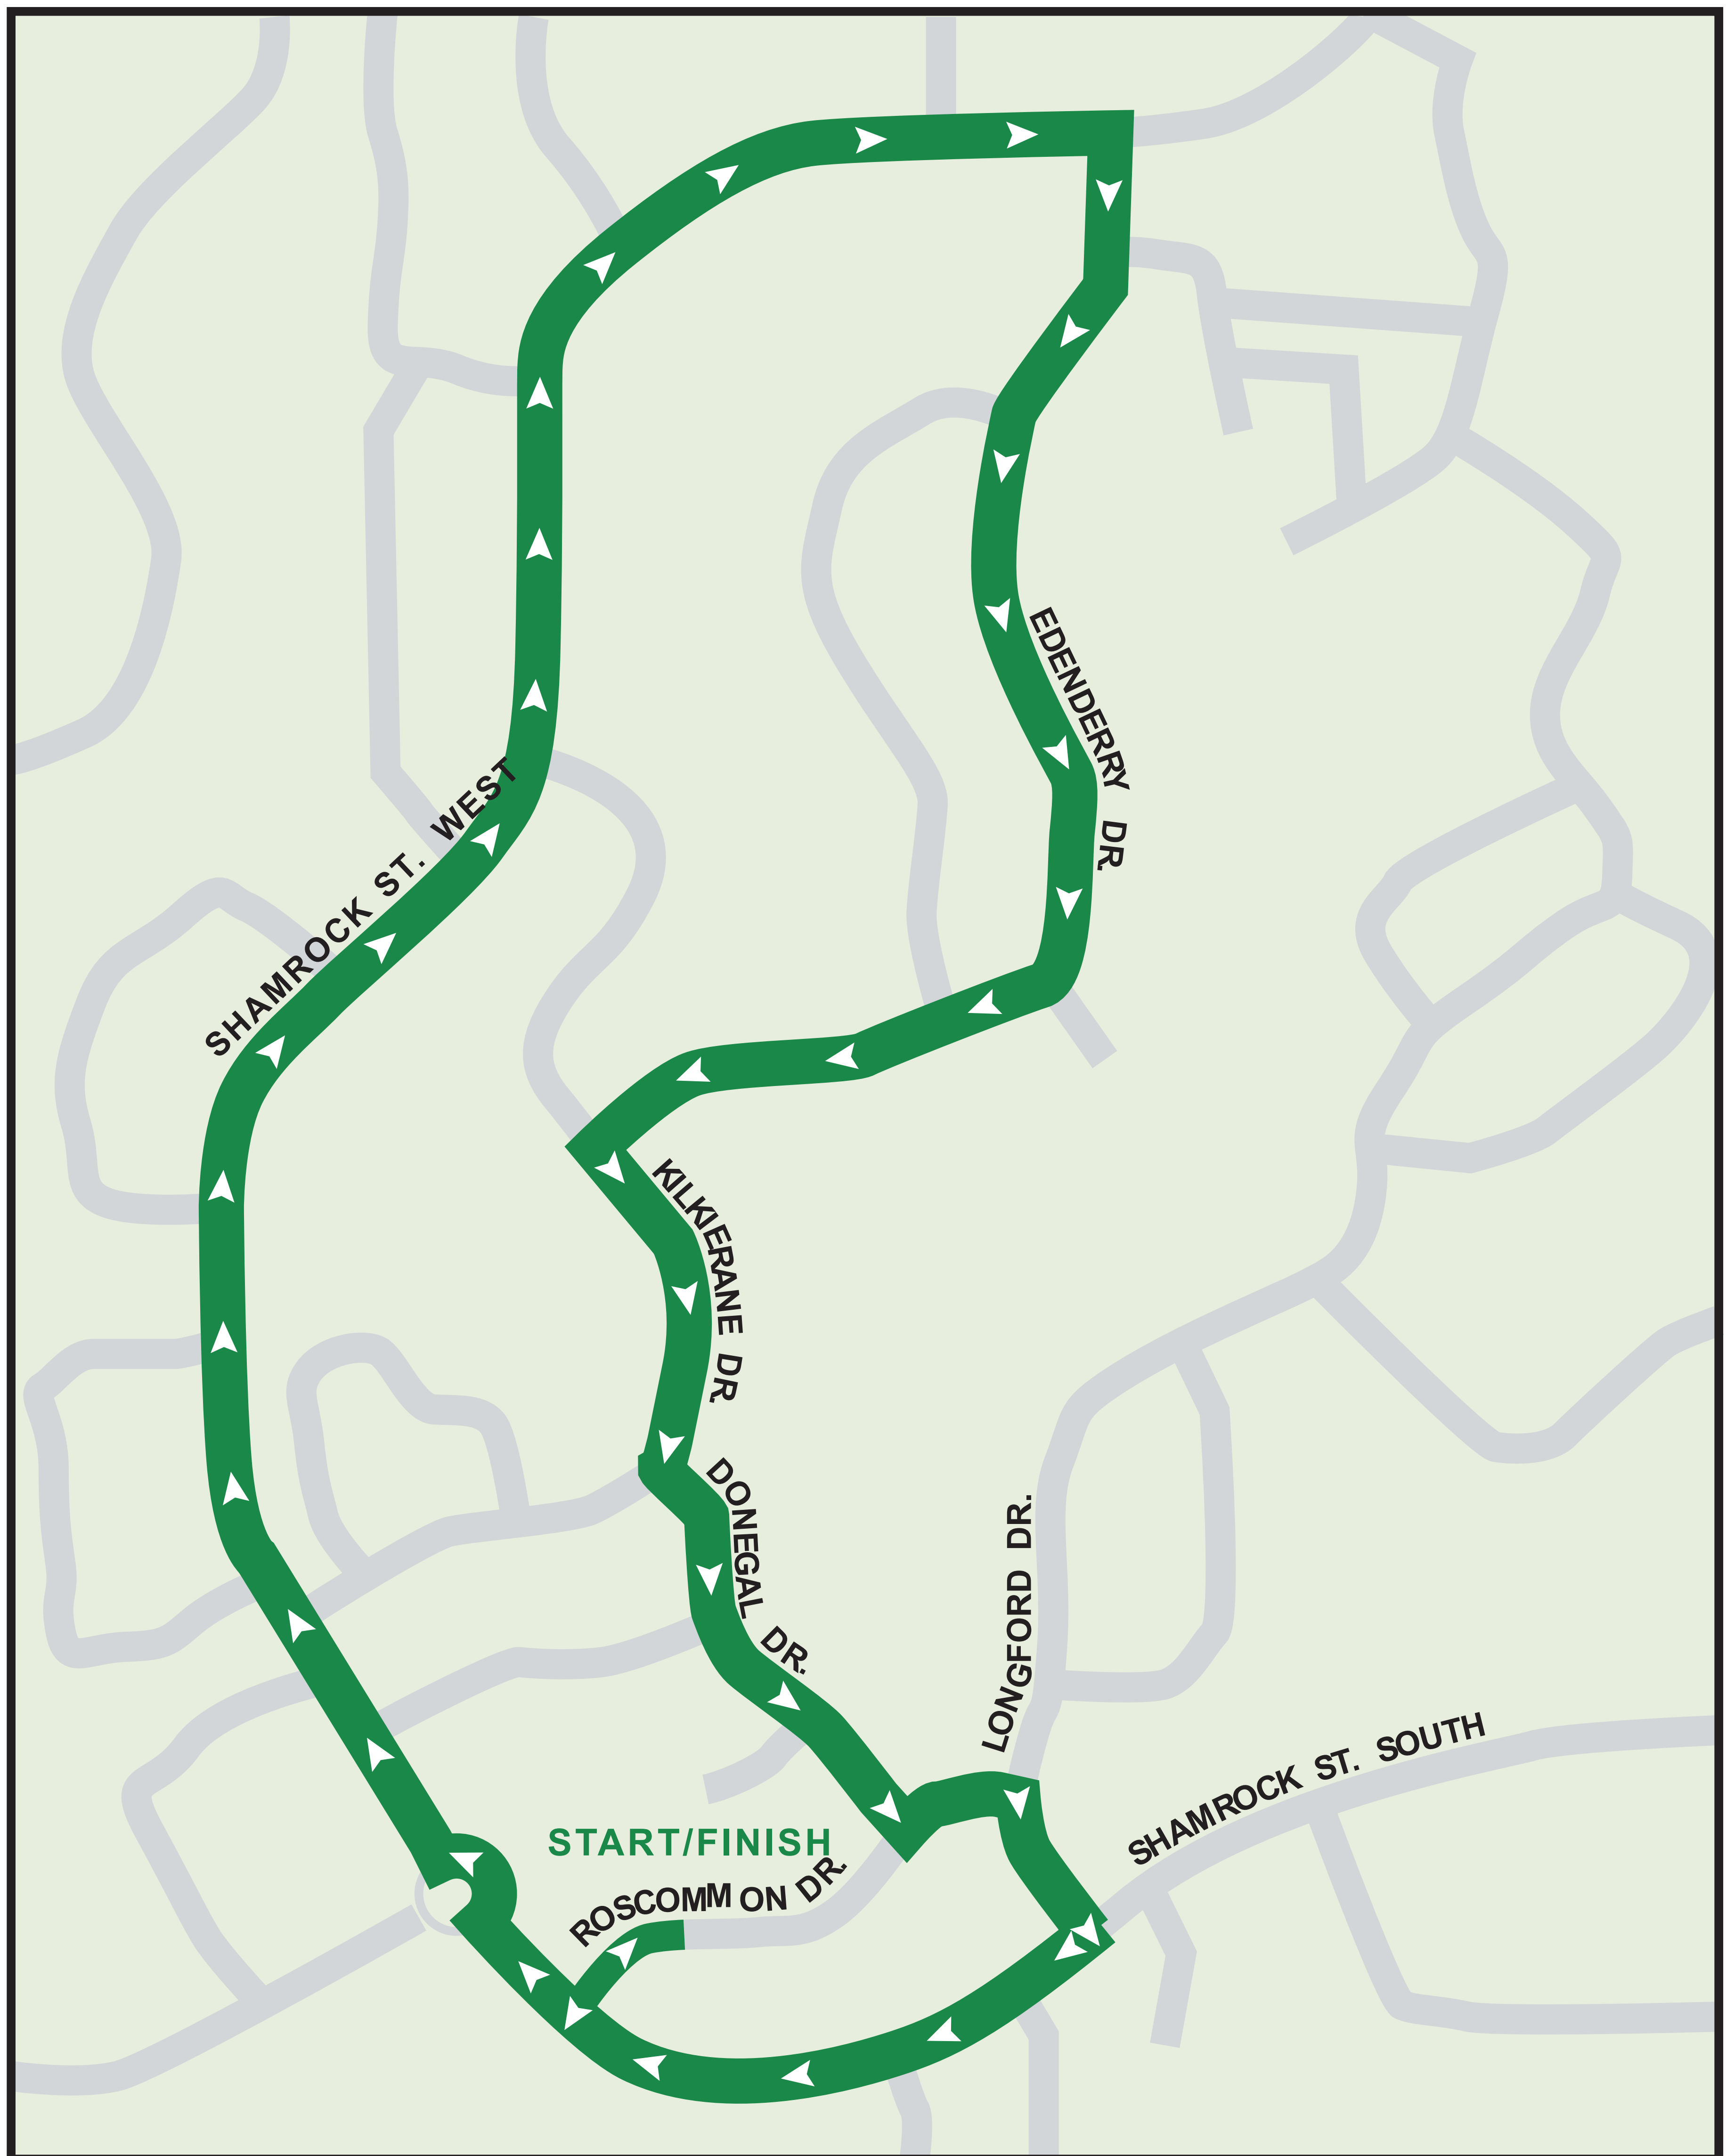

# 5K COURSE MAP

USAT & F CERTIFIED COURSE #FL 10021EBM

**(START) ROSCOMMON DRIVE @ BACK KUMC DRIVEWAY**

**RIGHT ON SHAMROCK AND CONTINUE NORTH**

**RIGHT ON EDENDERRY**

**LEFT ON KILKIERANE**

**LEFT ON DONEGAL**

**LEFT ON ROSCOMMON**

**RIGHT ON LONGFORD**

**RIGHT ON SHAMROCK**

**RIGHT ON ROSCOMMON**

**LEFT INTO KUMC LOT (FINISH)**